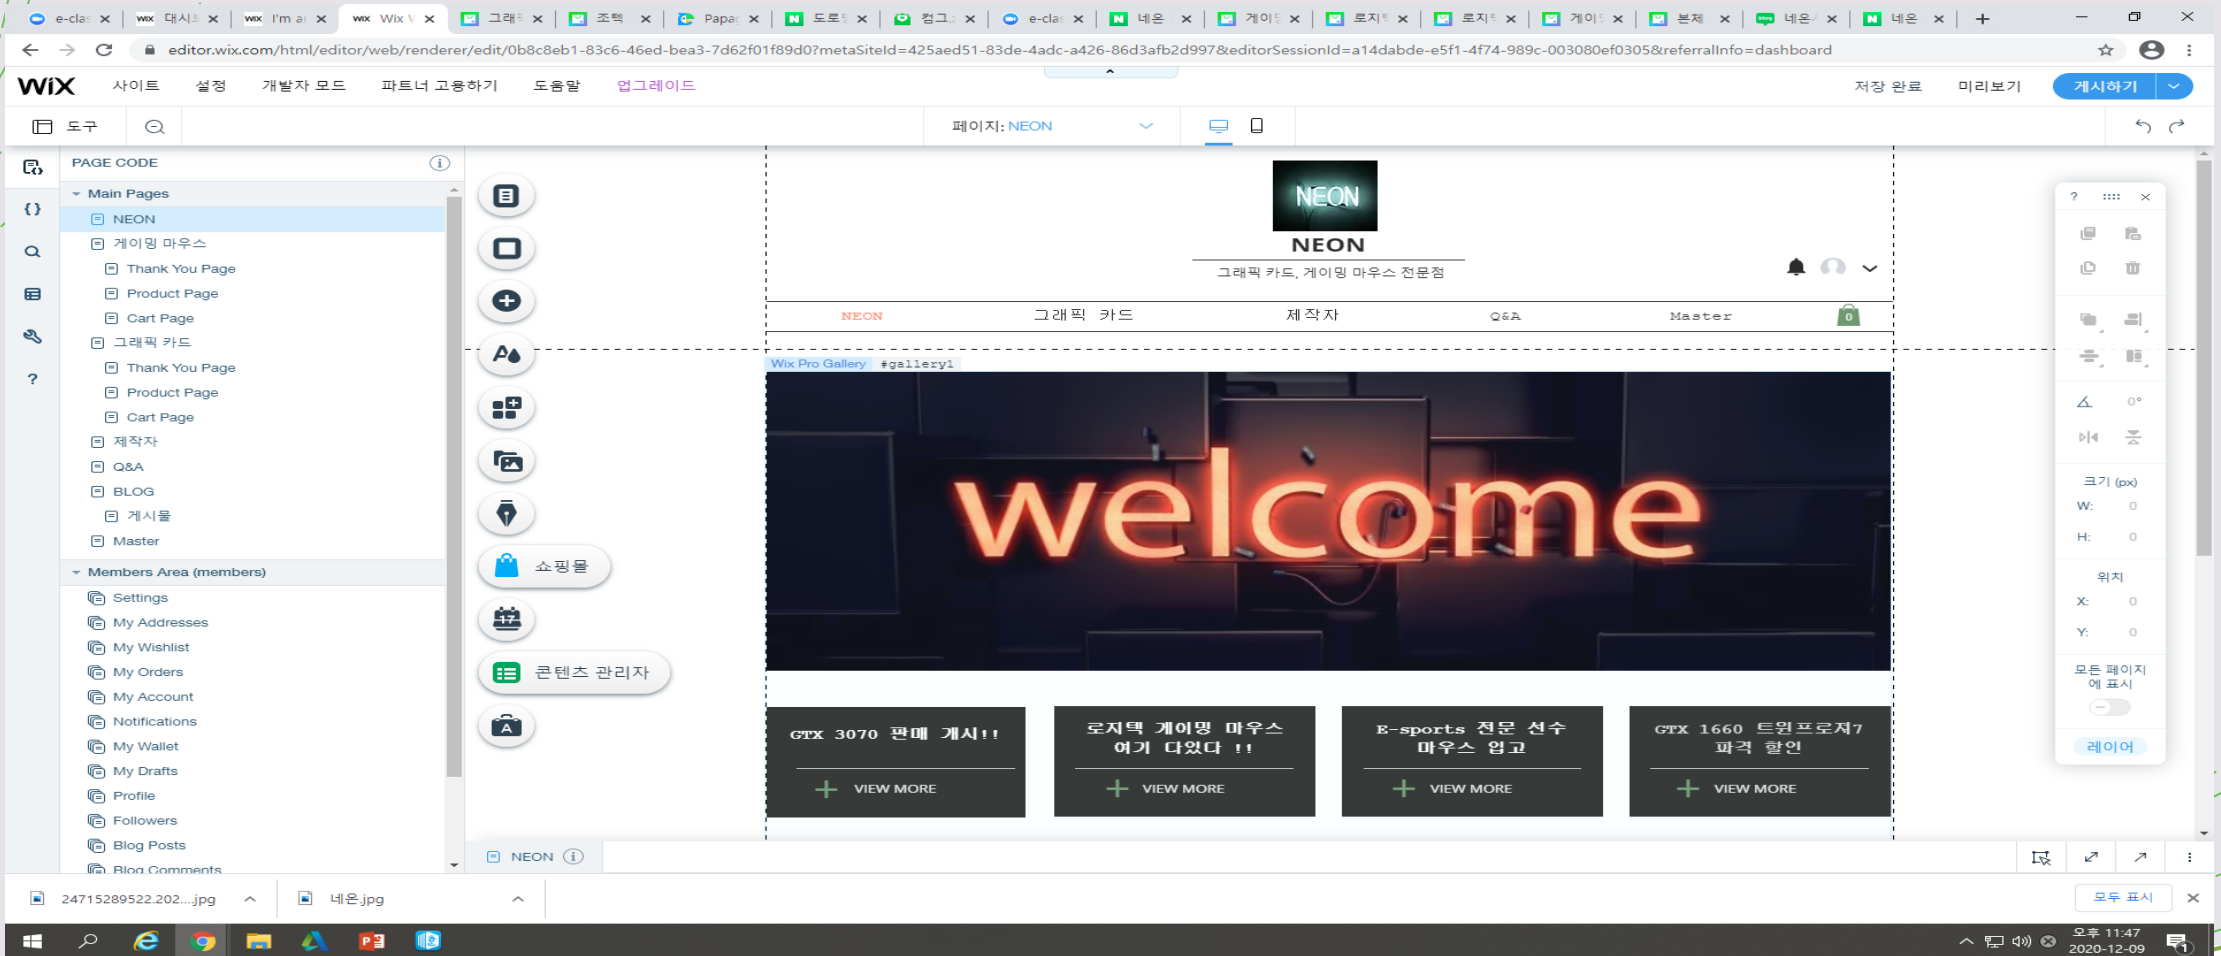

최종

홈페이지 디자인, 배경, 이동링크 설정