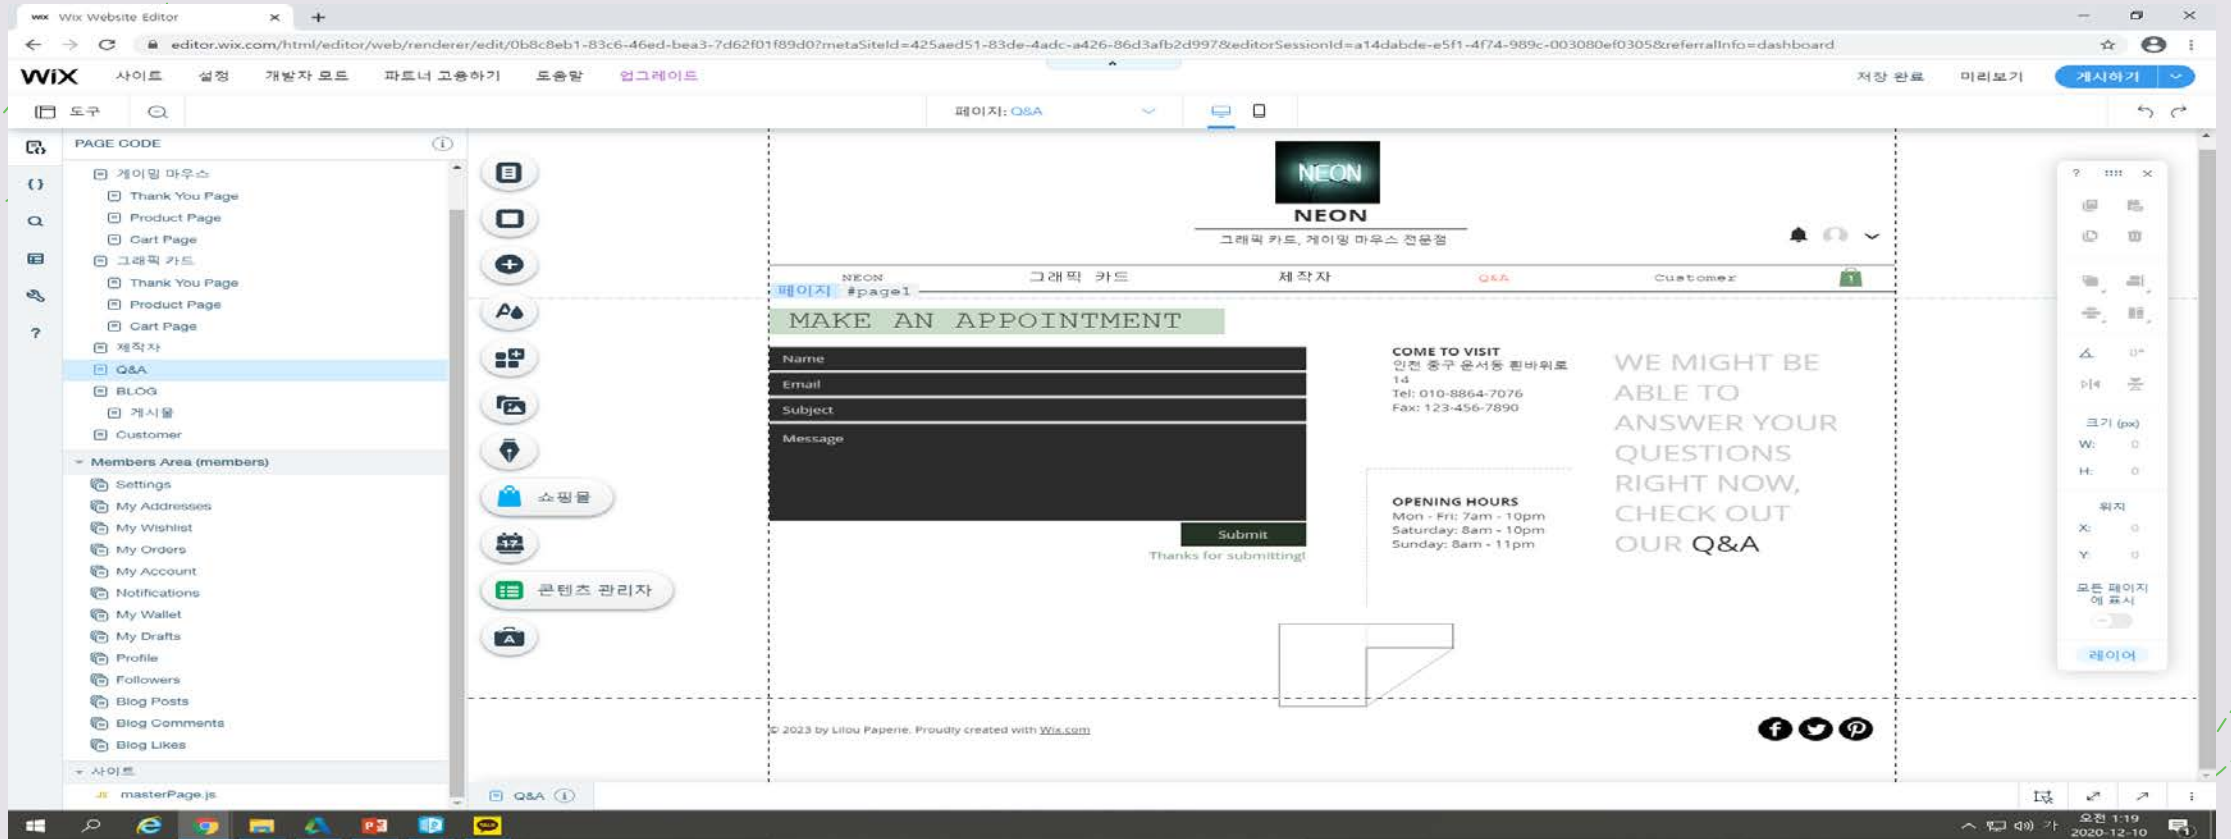

The screenshot shows a Wix website editor interface. At the top, there's a navigation bar with the 'NEON' logo and the tagline '그래픽 카드, 게이밍 마우스 전문점'. Below the navigation, there's a shopping cart section titled '내 쇼핑카트' (My Shopping Cart) containing one item: '갤럭시 GALAX 지포스 RTX 2070 SUPER EX WHITE OC D6 8GB' priced at ₩502,200. To the right, the '주문 내역' (Order Summary) section shows a total of ₩502,200 and a '체크아웃' (Checkout) button. The bottom of the page features social media icons and a footer with the text '© 2023 by Lilou Papene. Proudly created with Wix.com'. The browser's taskbar at the bottom shows several open files including '2020.jpg', 'GTX.jpg', 'rtx.jpg', '24715289522.202...jpg', and '네온.jpg'.

구매 누를 시 장바구니

최종

개발자 설명

최종

Q&A를 받기 위한 사이트창

최종

The screenshot displays the Wix Website Editor interface for a website named 'NEON'. The browser address bar shows the editor URL. The top navigation bar includes 'WIX' logo, '사이트 설정' (Site Settings), '개발자 모드' (Developer Mode), '파트너 고용하기' (Hire a Partner), '도움말' (Help), and '업그레이드' (Upgrade). The main content area shows a customer profile page with a header for 'NEON' and a sub-header '그래픽 카드, 게이밍 마우스 전문점' (Graphics Card, Gaming Mouse Specialist). The page features a navigation menu with '고객 관리' (Customer Management) highlighted, and a search bar for '회원 찾기' (Find Member). The profile card displays a placeholder for a profile picture, the name '이현우' (Lee Hyun-woo), the role '회원' (Member), and a '내 프로필' (My Profile) button. The footer contains copyright information: '© 2023 by Lilou Paperie. Proudly created with Wix.com' and social media icons for Facebook, Twitter, and Pinterest. The left sidebar shows the 'PAGE CODE' list with 'Customer' selected, and a 'Members Area (members)' section with various user management options. The right sidebar shows a '레이어' (Layer) panel with zoom and position controls.